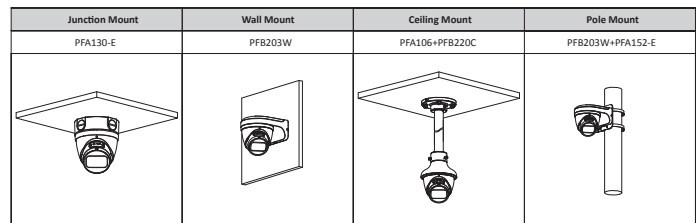

Power

Power Supply	12V DC/PoE (802.3af)
Power Consumption	< 6.4W

Environment

Operating Conditions	-30°C to +60°C (-22°F to +140°F)/less than ≤ 95% RH
Storage Temperature	-40°C to +60°C (-40°F to +140°F)
Protection	IP67

Structure

Casing	Metal
Dimensions	108.3 mm × Φ122 mm (4.26" × Φ1.80")
Net Weight	0.69 kg (1.52 lb)
Gross Weight	0.88 kg (1.94 lb)

Ordering Information

Type	Part Number	Description
2MP Camera	DH-IPC-HDW2231TP-ZS-S2	2MP Lite IR Vari-focal Eyeball Network Camera,PAL
	DH-IPC-HDW2231TN-ZS-S2	2MP Lite IR Vari-focal Eyeball Network Camera,NTSC
Accessories (optional)	PFA130-E	Junction Box
	PFB203W	Wall Mount
	PFA106	Mount Adapter
	PFB220C	Ceiling Mount
	PFA152-E	Pole Mount
	PFM321D	DC12V1A Power Adapter
	LR1002-1ET/1EC	Single-port Long Reach Ethernet over Coax Extender
	PFM900-E	Integrated Mount Tester
PFM114	TLC SD Card	

Accessories

Optional:

LR1002-1ET/1EC Single-port Long Reach Ethernet over Coax Extender